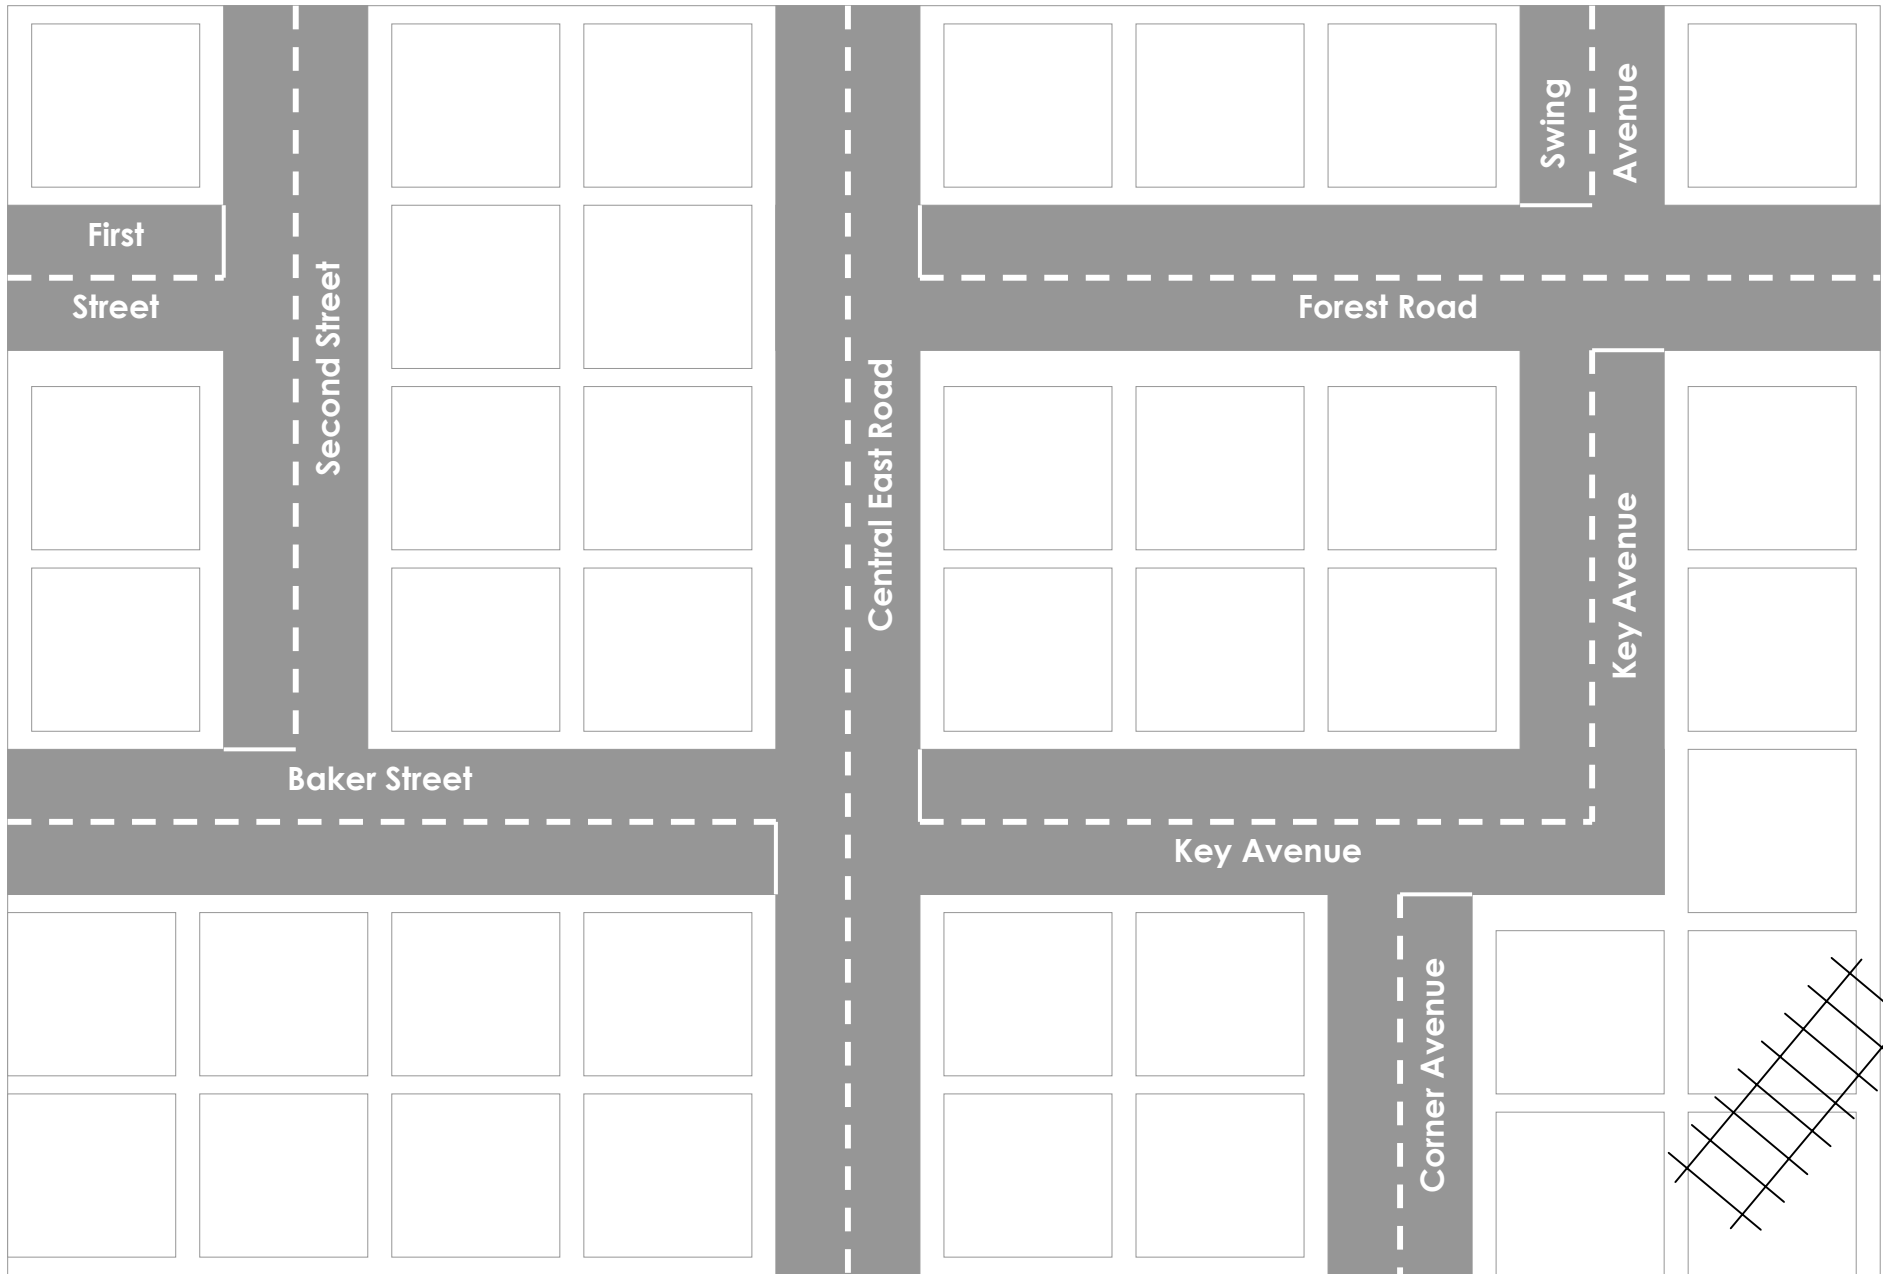

Gold Street

Boat Street

Central North Road

Swing Avenue

Park Street

Low Lane

Second Street

Central East Road

Swing Avenue

Up Lane

The map shows a grid of streets and buildings. The streets are labeled as follows:

- Sunny Street**: A horizontal street at the top.
- Fine Street**: A horizontal street at the bottom.
- Central East Road**: A vertical street on the left side.
- Garden Road**: A vertical street in the middle.
- Corner Avenue**: A vertical street on the right side.
- Grass Lane**: A narrow vertical lane between Sunny Street and Fine Street.

The buildings are represented by empty rectangular boxes:

- Top-left block: 4 boxes in a row.
- Top-right block: 2 boxes in a row.
- Middle-left block: 6 boxes in a 3x2 grid.
- Middle-right block: 6 boxes in a 3x2 grid.
- Bottom-left block: 4 boxes in a row.
- Bottom-right block: 4 boxes in a row.
- Far-right block: 12 boxes in a 6x2 grid.